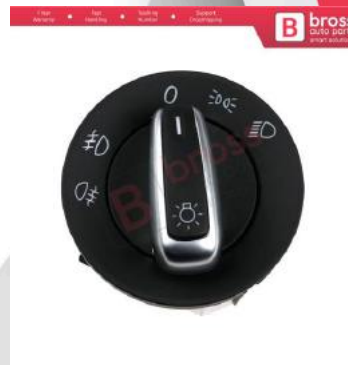

BDP188
Chrome Headlight Control Switch Knob For VW Seat Skoda 3C8 941 431C