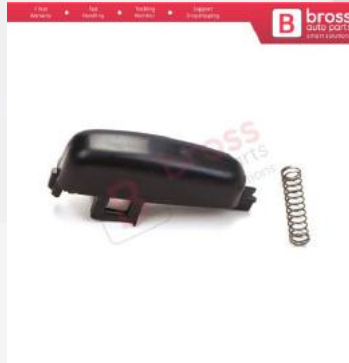

**BDP1411**  
Front Door Stop Check Assy  
Limiter Strap for BMW 1  
Series MK1 E81 E82 E88  
2006-2013 2/3 Door  
41517164623

**BDP724**  
 Front Door Hinge Stop  
 Check Strap Limiter 160010  
 13270665 for Vauxhall Opel  
 Astra J Cascada