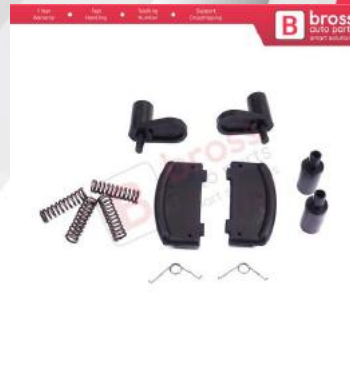

BDP1361-1
Side Sliding Window Glass Latch Opener Grip Button Set for Ford Transit MK8 T18 V363 2013-On MWB LWB XLWB BK31-B25700-A