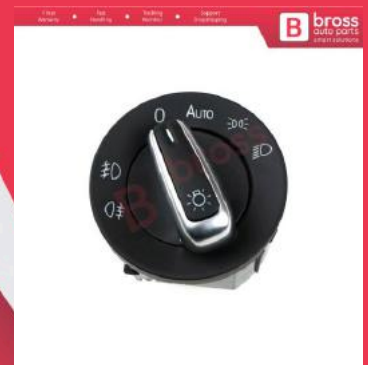

BDP190
Headlight Fog Light Switch Control Turn Knob With Auto 10 Pin For VW Models Alhambra 3C8941431A