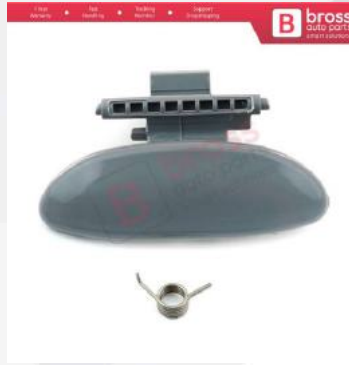

BDP987
Glove Box Lid Handle Button Opener 8218.A3 GRAY for Citroen Elysee C2 C3 Peugeot 301