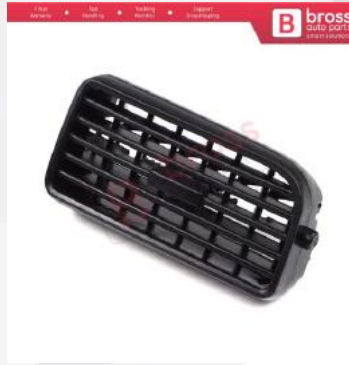

BDP1157-2
Center Air Vent Nozzle Duct Swivel Diffuser Right 735459180 for Fiat Linea Grande Punto Doblo 263