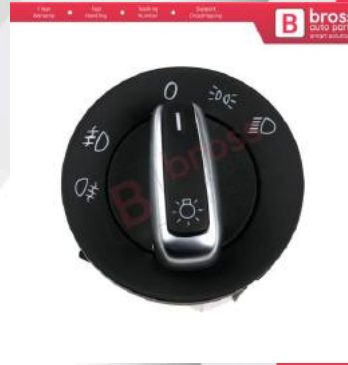

## Seat

**BDP116**  
Power Window Control Panel Master 9 Pin Switch Front Door Driver Side 1J4959857B for VW Seat

**BDP187**  
Headlight Control Switch Knob For VW Seat Skoda 1C0 941 531A

**BDP188**  
Chrome Headlight Control Switch Knob For VW Seat Skoda 3C8 941 431C