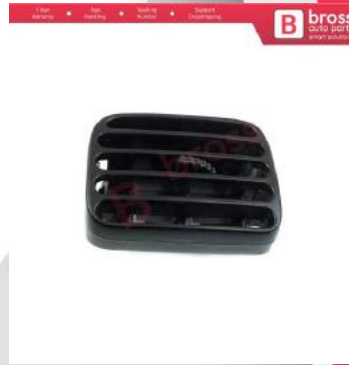

BDP1050-1
Air Vent Intake Grille Diffuser Left Side Black 7702258279 for Renault Clio MK2 Symbol MK1 MK2 Thalia