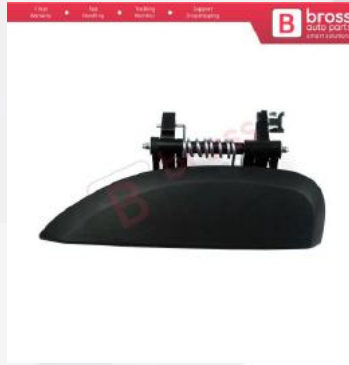

BDP1105-1
Exterior Door Handle
806070421R Left for Dacia
Sandero Logan MK2
Renault Clio Symbol MK3