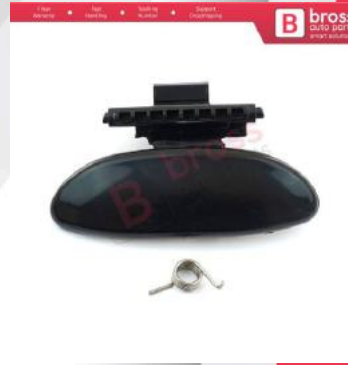

**BDP974**  
Interior Roof Light Reading  
Lamp 6362P3 6362K9 For  
Peugeot Citroen

**BDP986**  
Seat Adjustment Grip Lever Handle 16095042ZD for Citroen Elysee Peugeot 301

**BDP987**  
Glove Box Lid Handle Button Opener 8218.A3 GRAY for Citroen Elysee C2 C3 Peugeot 301