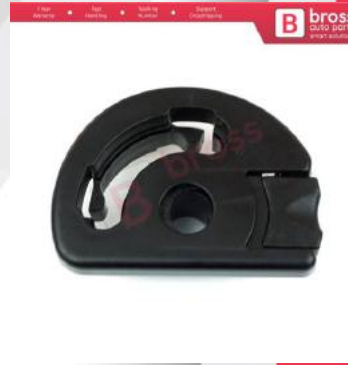

BDP1058-1
Front Seat Right Arm
Armrest Mount Bracket
8830TJ for Peugeot 307
Partner Citroen Berlingo
Picasso