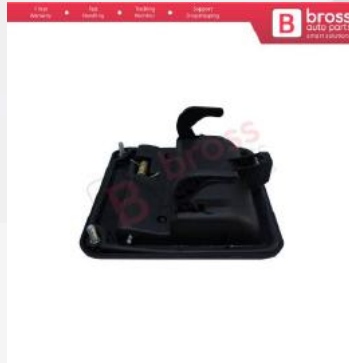

BDP808
Rear Exterior Door Handle
9101.E6 1301397808 for
Ducato Jumper Relay
Boxer