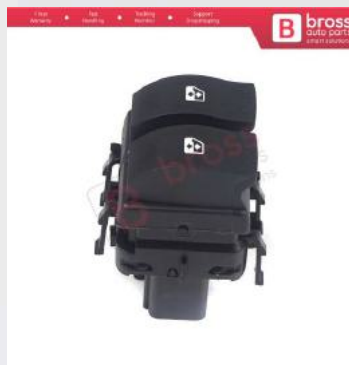

BDP848
Front Left Right Window Control Switch 10 Pin for Renault Clio MK2 BB/CB 1998-2014 8200060045