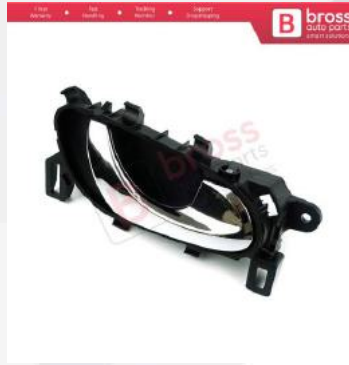

BDP1104-2
Interior Door Handle 80670
4EA0B Right for Nissan
Qashqai J11 MK2