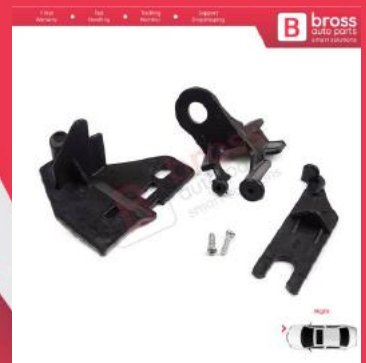

BHL517
Headlight Holder Mount
Repair Bracket Tab Set
Right Side for Renault Clio
MK4 BH KH Estate HB Van
2012-2020 260106624R