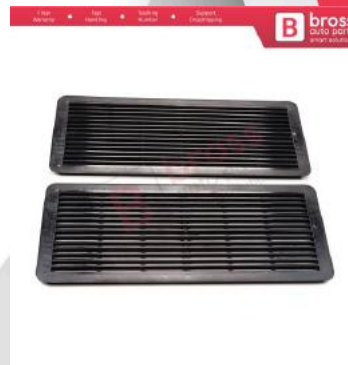

BSR636-1
2 Pieces Sunroof Curtain Grille Vent Screen Cover Black A2117840644 for Mercedes W202 W203 W208 W209 W210 W211 W215 W219 W220 W240...