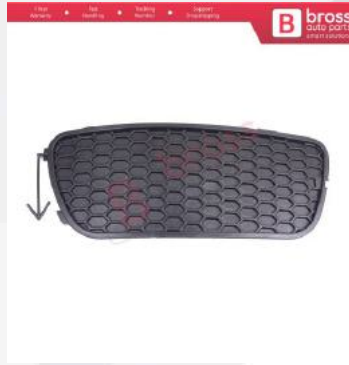

BSP1187-1
Front Bumper Fog Light Frame Housing Left for Fiat Palio Siena MK1 178 2007-2016 Albea 2002-2012 51703147

BSP1188-2
Front Bumper Fog Light Grille Frame Without Holes Right for Fiat Palio Siena MK1 178 2007-2016 Albea 2002-2012 51703144