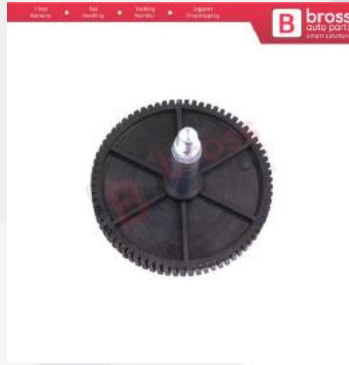

BWR5549

Power Window Regulator Repair Gear Part Front Door for Mercedes E Class W124 S124 1986-1995 4/5 Door 1247200346 1247200446

BGE724
 Seat Adjuster Motor Repair
 Gear for Nissan Patrol 2010-
 2024 Armada 2016-2024
 Infiniti QX56 QX80 2010-
 2022 87549-1L31C 10/41
 Teeth