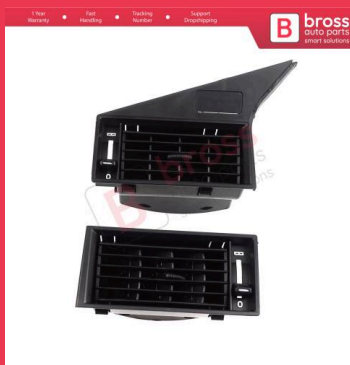

BDP1330-1
LHD Side Pane Defrosting
Nozzle Instrument Panel
Lateral Left Right for
Mercedes W201 190 190 E
190 D 1982-1993
A2018301154 A2018301254