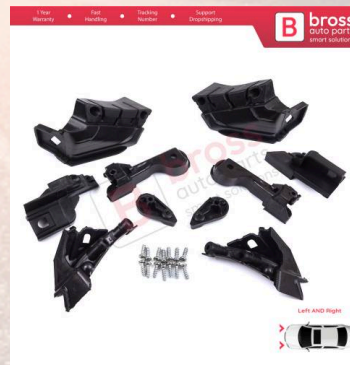

BHL573
Headlight Holder Mount
Repair Bracket Tab Set Left
Right Side for Vauxhall Opel
Astra J MK4 P10 2009-2015
4/5 Door GTC 2011-2018
13335737