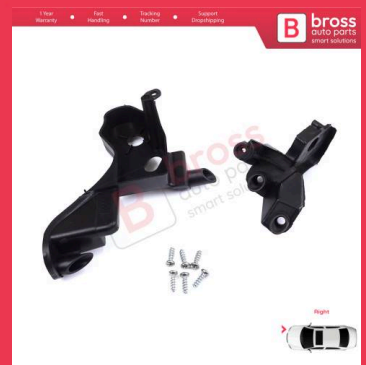

BHL572-2
Headlight Holder Mount
Repair Bracket Tab Set
Right Side for Mercedes E
Class W213 X213 W238 C238
A238 2016-2020
A2138202200

BHL573
Headlight Holder Mount
Repair Bracket Tab Set Left
Right Side for Vauxhall Opel
Astra J MK4 P10 2009-2015
4/5 Door GTC 2011-2018
13335737

BHL573-1
Headlight Holder Mount
Repair Bracket Tab Set Left
Side for Vauxhall Opel Astra
J MK4 P10 2009-2015 4/5
Door GTC 2011-2018
13335737

BHL573-2
Headlight Holder Mount
Repair Bracket Tab Set
Right Side for Vauxhall Opel
Astra J MK4 P10 2009-2015
4/5 Door GTC 2011-2018
13335737

BHL574
Headlight Holder Mount
Repair Bracket Tab Set Left
Right Side for Citroen C4
MK2 B7 NC 2009-2018 DS4
MK1 NX 2010-2015 6212H1
6212H0

BHL574-1
Headlight Holder Mount
Repair Bracket Tab Set Left
Side for Citroen C4 MK2 B7
NC 2009-2018 DS4 MK1 NX
2010-2015 6212H1