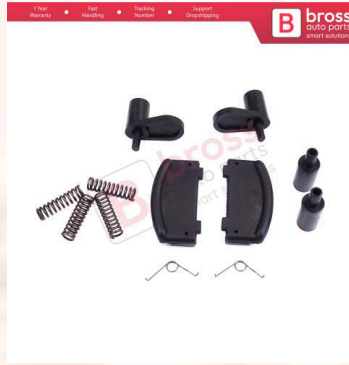

BDP1361-1
Side Sliding Window Glass Latch Opener Grip Button Set for Ford Transit MK8 T18 V363 2013-On MWB LWB XLWB BK31-B25700-A