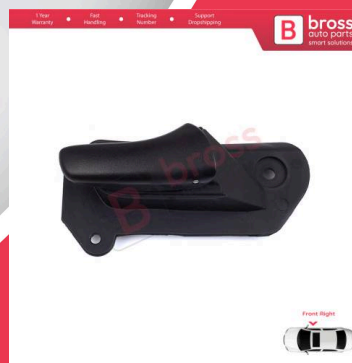

BDP1419
Front Door Stop Check Assy Limiter Strap for VW Touareg MK2 7P 7P5 7P6 2010-2018 7P0837249

BDP1420
Rear Door Stop Check Assy Limiter Strap for VW Touareg MK2 7P 7P5 7P6 2010-2018 7P0839249

BDP1421
Front Manual Seat Recliner Adjuster Handle Set Black for Renault Megane MK4 B9A K9A Talisman LP KP 2015-On 874519982R 874016692R

BDP1421-1
Front Left Manual Seat Recliner Adjuster Handle Black for Renault Megane MK4 B9A K9A Talisman LP KP 2015-On 874519982R

BDP1421-2
Front Right Manual Seat Recliner Adjuster Handle Black for Renault Megane MK4 B9A K9A Talisman LP KP 2015-On 874016692R

BDP1422
Front Interior Door Handle Opener Set Black for Vauxhall Opel Astra F MK3 T91 T92 1991-2001 90430129 90430130

BDP1422-1
Front Left Interior Door Handle Opener Black for Vauxhall Opel Astra F MK3 T91 T92 1991-2001 90430129