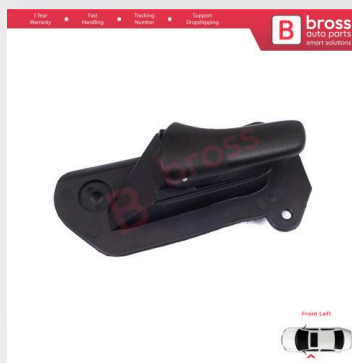

BDP1422-1
Front Left Interior Door Handle Opener Black for Vauxhall Opel Astra F MK3 T91 T92 1991-2001 90430129