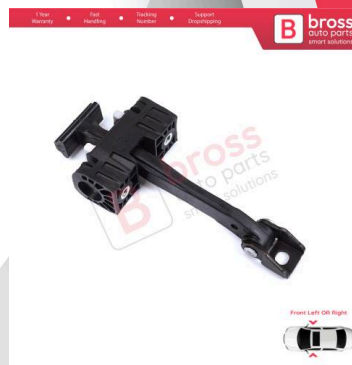

BDP1392
Rear Door Stop Check Assy
Limiter Strap for Fiat Egea
Tipo 356 357 2015-On
51983608

BDP1393
Front Door Stop Check Assy
Limiter Strap for Peugeot
607 9D 9U 1999-2010 9181F4

BDP1394
Rear Door Stop Check Assy
Limiter Strap for Peugeot
607 9D 9U 1999-2010 9181F5

BDP1395
Front Door Stop Check Assy
Limiter Strap for Citroen C8
MK2 Peugeot 807 Fiat
Ulysse Lancia Phedra 179
9181G9

BDP1396
Front Door Stop Check Assy
Limiter Strap for BMW 3
Series F30 F31 F35 F80 M3
LCI 2012-2019 51217446717

BDP1397
Rear Door Stop Check Assy
Limiter Strap for BMW 3
Series F30 F31 F35 F80 M3
LCI 2012-2019 51227446729

BDP1398
Front Door Stop Check Assy
Limiter Strap for BMW 1
Series F20 F20N 2011-2019
5-Door 51217446715