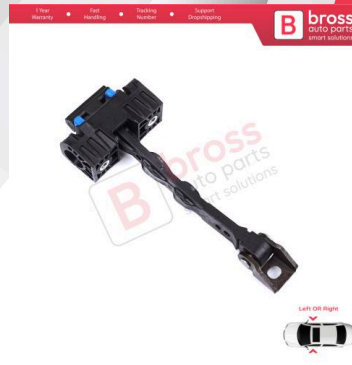

BDP1418
Door Stop Check Assy Limiter Strap for VW Scirocco MK3 137 138 2008-2017 1K8837249A