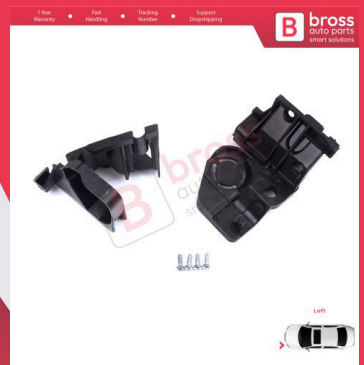

BHL582
Headlight Holder Mount Repair Bracket Tab Set Left Right Side for Citroen C Elysee DD 2017-2024 Facelift
9817298480 9817297880

BHL582-1
Headlight Holder Mount Repair Bracket Tab Set Left Side for Citroen C Elysee DD 2017-2024 Facelift
9817298480

BHL582-2
Headlight Holder Mount Repair Bracket Tab Set Right Side for Citroen C Elysee DD 2017-2024 Facelift
9817297880

BHL583
Headlight Holder Mount Repair Bracket Tab Set Left Right Side for Peugeot 308 MK2 T9 2013-2021 4/5 Door
9807658080 9807657780