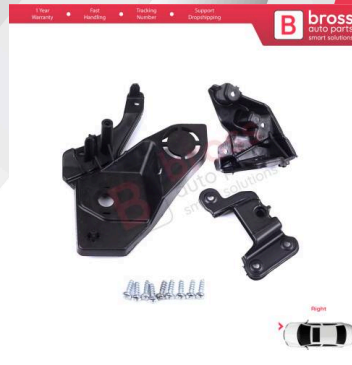

BDP1424

Front Rear Left or Right
Exterior Door Handle for
Renault Kangoo FW KW
2007-2021 Nissan NV250
Mercedes Citan W415
7701478188

Headlight Brackets

January

BHL581
Headlight Holder Mount Repair Bracket Tab Set Left Right Side for Peugeot 208 e-208 MK2 P21 2008 e-2008 MK2 P24 2019-On
1656169580 1656169480

BHL581-1
Headlight Holder Mount Repair Bracket Tab Set Left Side for Peugeot 208 e-208 MK2 P21 2008 e-2008 MK2 P24 2019-On
1656169580

BHL581-2
Headlight Holder Mount Repair Bracket Tab Set Right Side for Peugeot 208 e-208 MK2 P21 2008 e-2008 MK2 P24 2019-On
1656169480

BHL582
Headlight Holder Mount Repair Bracket Tab Set Left Right Side for Citroen C Elysee DD 2017-2024 Facelift
9817298480 9817297880

BHL582-1
Headlight Holder Mount Repair Bracket Tab Set Left Side for Citroen C Elysee DD 2017-2024 Facelift
9817298480