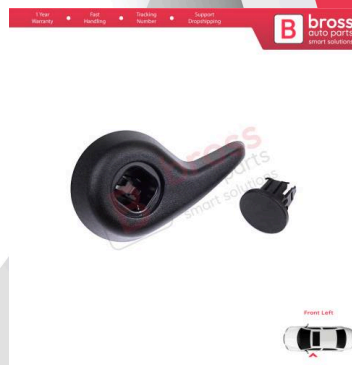

BDP1415
Rear Door Stop Check Assy
Limiter Strap for VW Jetta
MK6 A6 5C6 1B 162 163 AV3
AV2 2010-2018 5C6839249

BDP1416
Front Door Stop Check Assy Limiter Strap for VW Tiguan MK2 AD BW 2016-2024
Allspace Seat Tarraco KN2 5NA837249

BDP1417
Rear Door Stop Check Assy Limiter Strap for VW Tiguan MK2 AD BW 2016-2024
Allspace Seat Tarraco KN2 5NA839249

BDP1418
Door Stop Check Assy Limiter Strap for VW Scirocco MK3 137 138 2008-2017 1K8837249A

BDP1419
Front Door Stop Check Assy Limiter Strap for VW Touareg MK2 7P 7P5 7P6 2010-2018 7P0837249

BDP1420
Rear Door Stop Check Assy Limiter Strap for VW Touareg MK2 7P 7P5 7P6 2010-2018 7P0839249

BDP1421
Front Manual Seat Recliner Adjuster Handle Set Black for Renault Megane MK4 B9A K9A Talisman LP KP 2015-On 874519982R 874016692R

BDP1421-1
Front Left Manual Seat Recliner Adjuster Handle Black for Renault Megane MK4 B9A K9A Talisman LP KP 2015-On 874519982R

BDP1421-2
Front Right Manual Seat Recliner Adjuster Handle Black for Renault Megane MK4 B9A K9A Talisman LP KP 2015-On 874016692R