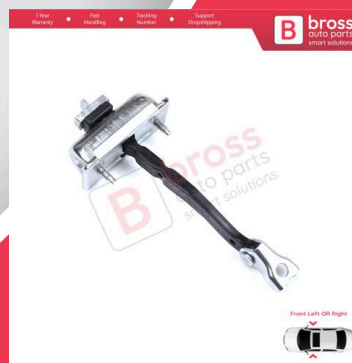

BDP1395
Front Door Stop Check Assy
Limiter Strap for Citroen C8
MK2 Peugeot 807 Fiat
Ulysse Lancia Phedra 179
9181G9

BDP1396
Front Door Stop Check Assy
Limiter Strap for BMW 3
Series F30 F31 F35 F80 M3
LCI 2012-2019 51217446717

BDP1397
Rear Door Stop Check Assy
Limiter Strap for BMW 3
Series F30 F31 F35 F80 M3
LCI 2012-2019 51227446729

BDP1398
Front Door Stop Check Assy
Limiter Strap for BMW 1
Series F20 F20N 2011-2019
5-Door 51217446715

BDP1399
Rear Door Stop Check Assy
Limiter Strap for BMW 1
Series F20 F20N 2011-2019
5-Door 51227446727

BDP1400
Front Door Stop Check Assy
Limiter Strap for BMW 5
Series F10 F11 F18 LCI 2009-
2017 51217182005

BDP1401
Rear Door Stop Check Assy
Limiter Strap for BMW 5
Series F10 F11 F18 LCI 2009-
2017 51227182019

BDP1402
Front Door Stop Check Assy
Limiter Strap for BMW X3
F25 2010-2017 X4 F26 2013-
2018 51217205572